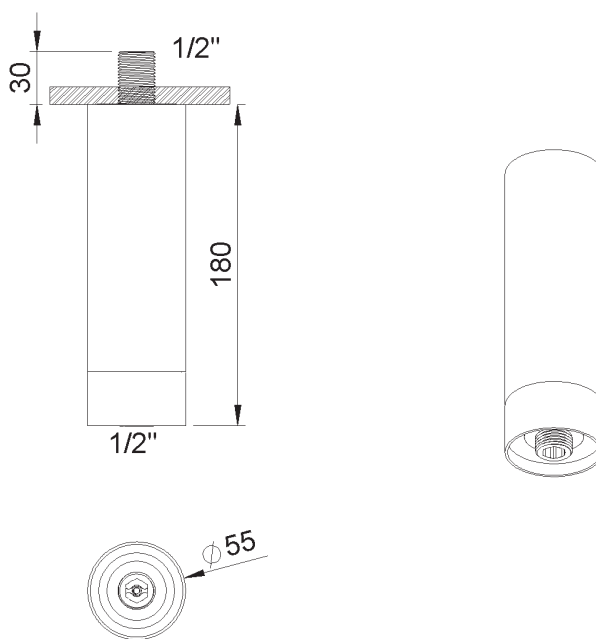

PRODUCT TECHNICAL SHEET

Collection : **JOE**

Ref. : **8021.--.61**

Bras de douche rond, vertical

Ronde douchearm, verticaal

Round shower arm, vertical

Picture

Product details

Technical drawing

RA0.V01